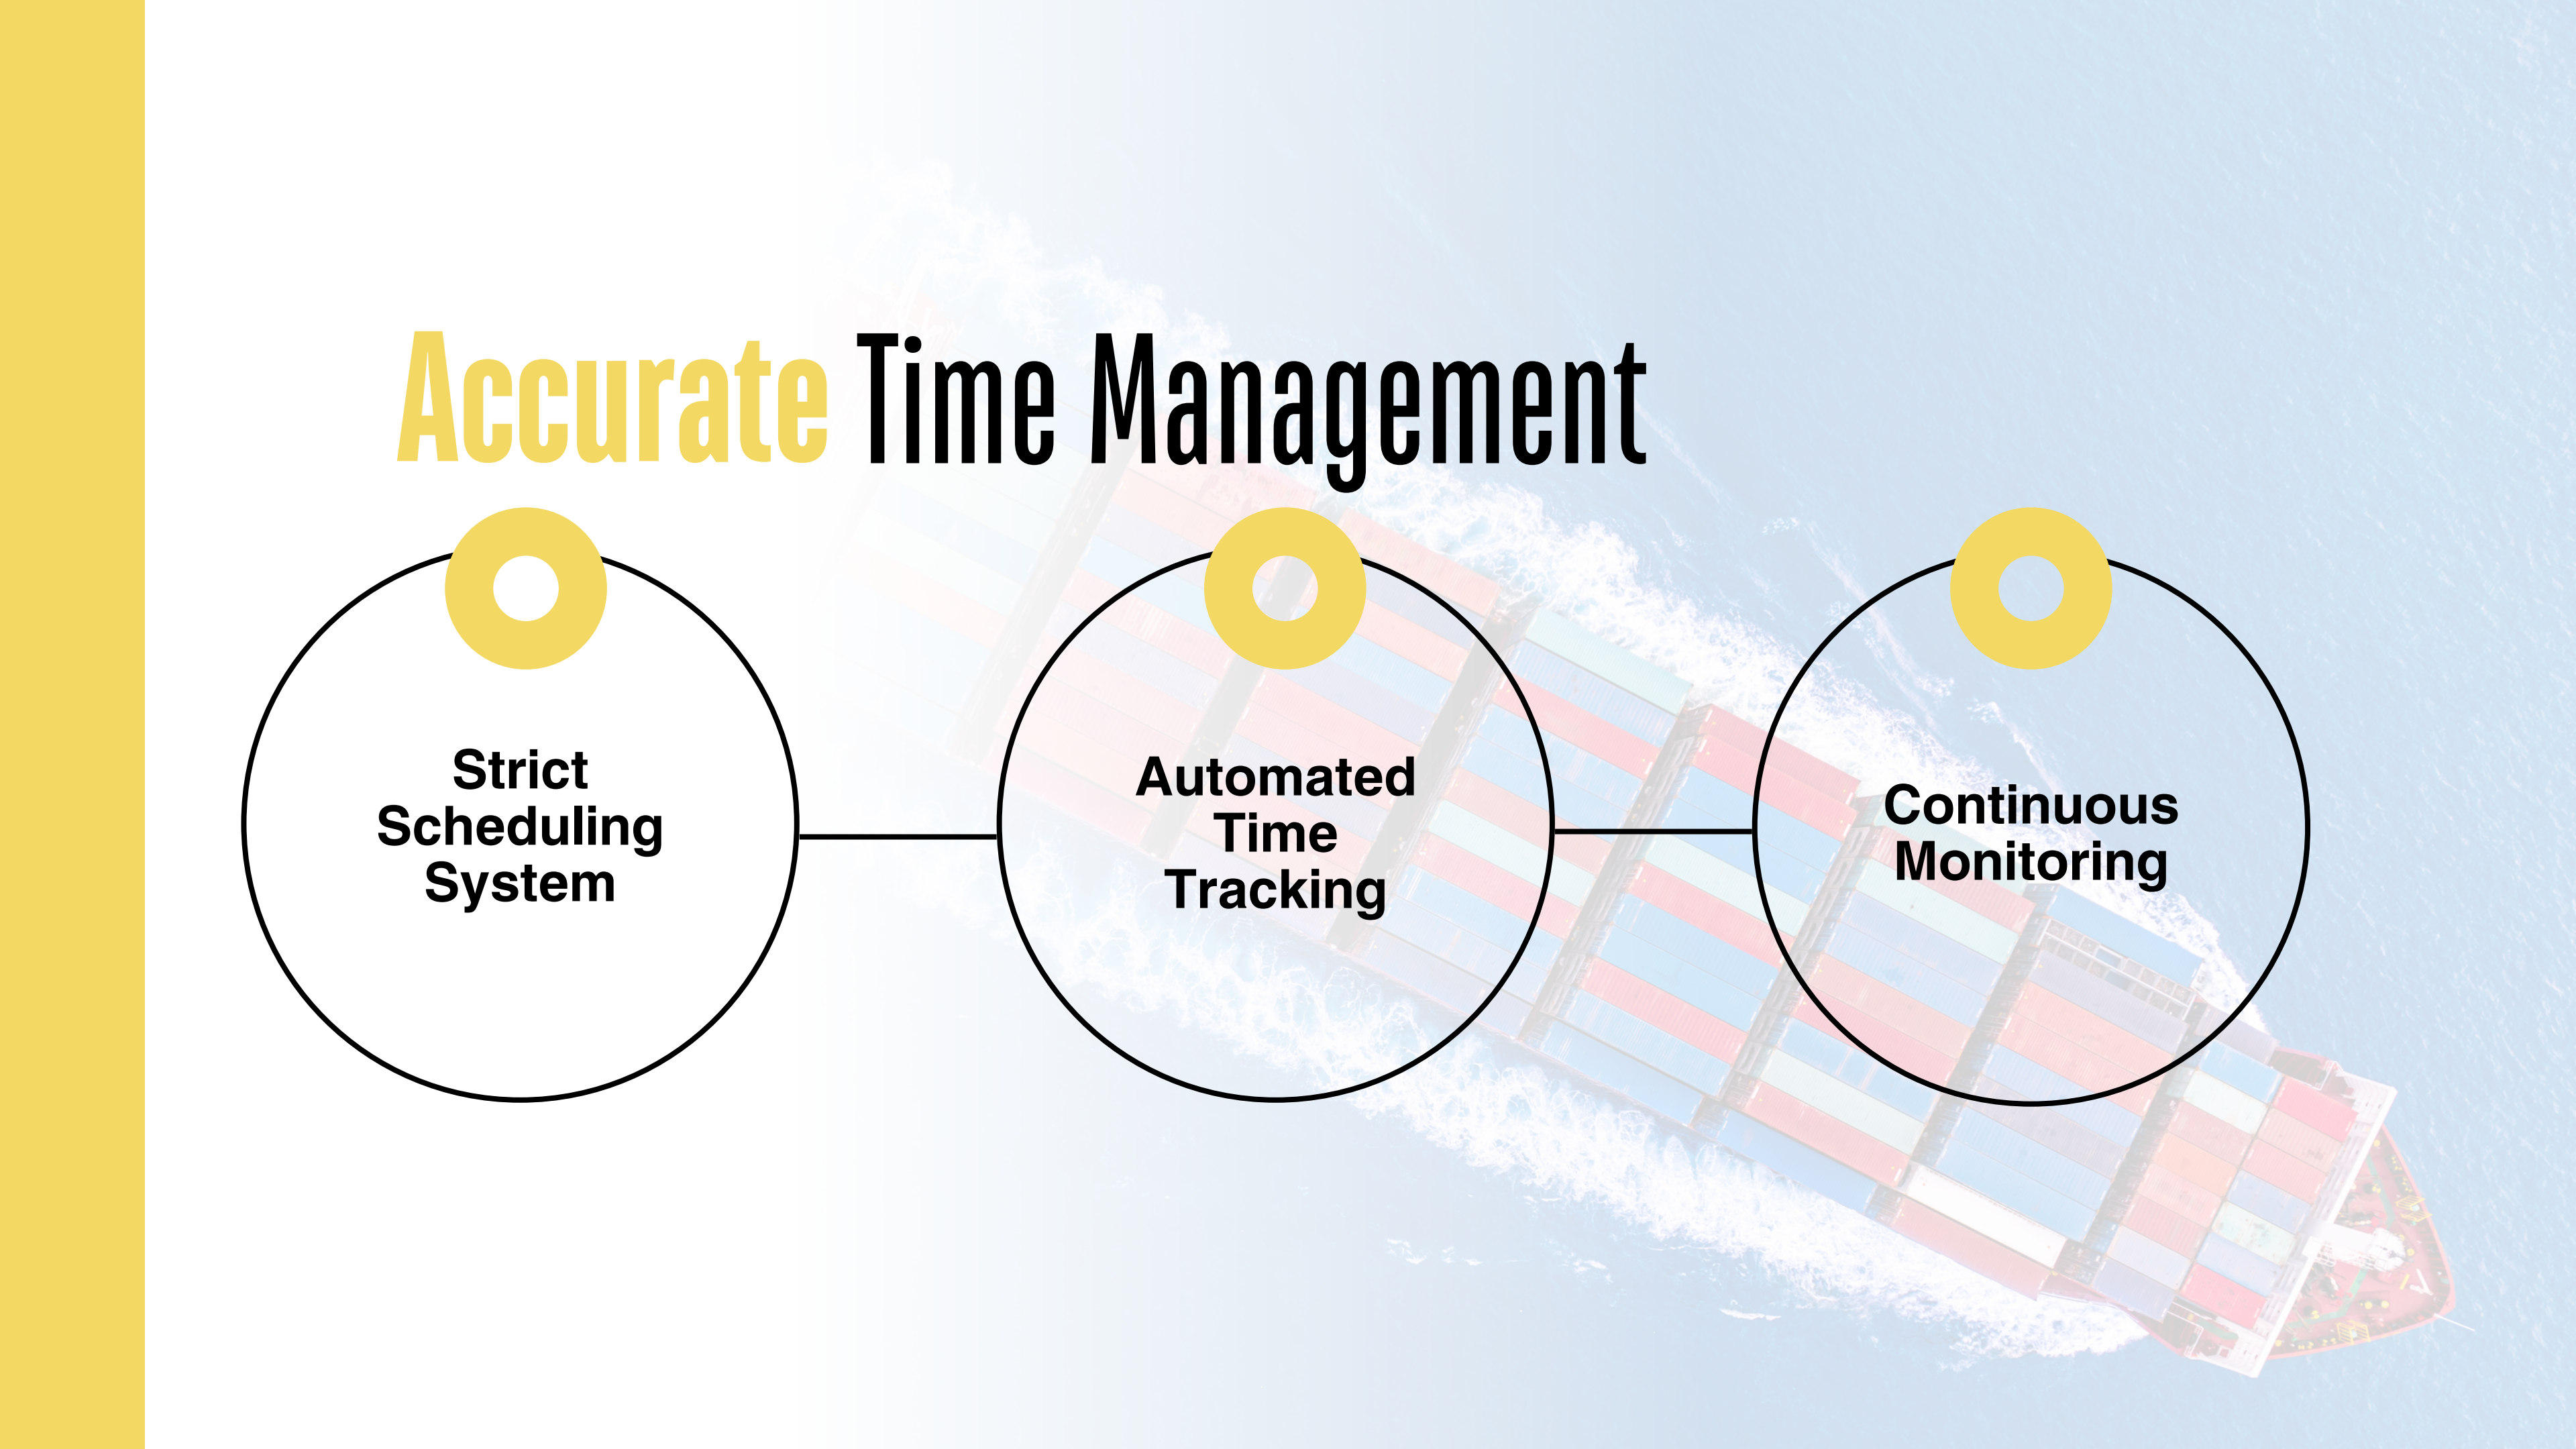

# Accurate Time Management

**Strict  
Scheduling  
System**

**Automated  
Time  
Tracking**

**Continuous  
Monitoring**

## Domestic Same Day

Our dedicated team works efficiently to ensure your goods are collected and delivered in the shortest possible time frame. From the moment you request a pickup, we prioritize your parcel's journey, offering a reliable and fast service that ensures it reaches its destination without delay. No more waiting or worrying—just prompt, secure delivery exactly when you need it.

## Advanced Technology:

Leverage our cutting-edge tracking systems and data-driven insights for real-time updates, keeping you informed at every step.

## Reliability You Can Trust:

On-time and secure deliveries are our top priority. Our experienced team ensures your cargo reaches its destination with precision and care.