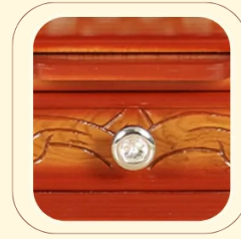

Elevate Devotion, Embrace Storage: Sacred Design for Soulful Spaces.