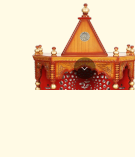

Home > all > Aikyam Wall Mount Pooja Mandir without Door (Teak Gold)