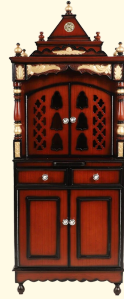

### Pooja Mandir

Wall Hanging Temple

Floor Rested Temple

Rocking Chairs

Console Tables

Bedroom Chairs

36% OFF

Antarusya Large Floor Rested Pooja Mandap with Door (Brown Gold)

\$535 USD ~~\$839 USD~~

Add To Cart

41% OFF

Suramya Floor Rested Pooja Mandir with Door (Brown Gold)

\$357 USD ~~\$601 USD~~

Add To Cart

34% OFF

Sacred Palace Large Floor Rested Cupboard Pooja Mandir with Door (Brown Gold)