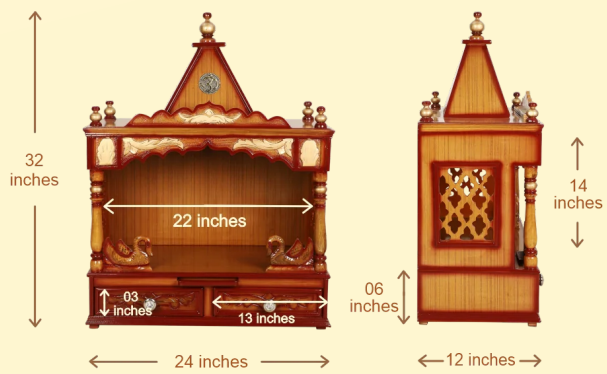

3 Step Quality Packaging

DIMENSIONS