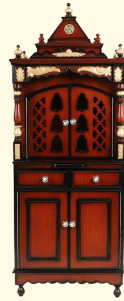

No Breakage Guarantee

Pooja Mandir

Wall Hanging Temple

Floor Rested Temple

Rocking Chairs

Console Tables

Bedroom Chairs

36% OFF

Antarusya Large Floor Rested Pooja Mandir with Door (Brown Gold)

\$535 USD ~~\$839 USD~~

Add To Cart

41% OFF

Suramya Floor Rested Pooja Mandir with Door (Brown Gold)

\$357 USD ~~\$601 USD~~

Add To Cart

34% OFF