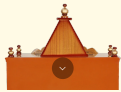

Home > all > SukhatMan Medium Wall Mount Pooja Mandir without Door (Teak Gold)

SukhatMan Medium Wall Mount Pooja Mandir without Door (Teak Gold)

★★★★★ 2 reviews

Serving to 19,000+ Pincodes

10% DISCOUNT On your first order. Code: GET10