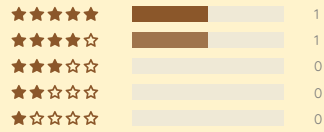

Premium Teakwood

Extra 10% OFF

CODE : GET10

Elevate Devotion,
Embrace Storage: Sacred
Design for Soulful Spaces.

Customer Reviews

★★★★☆ 4.50 out of 5
Based on 2 reviews

Write a review

Most Recent ▾