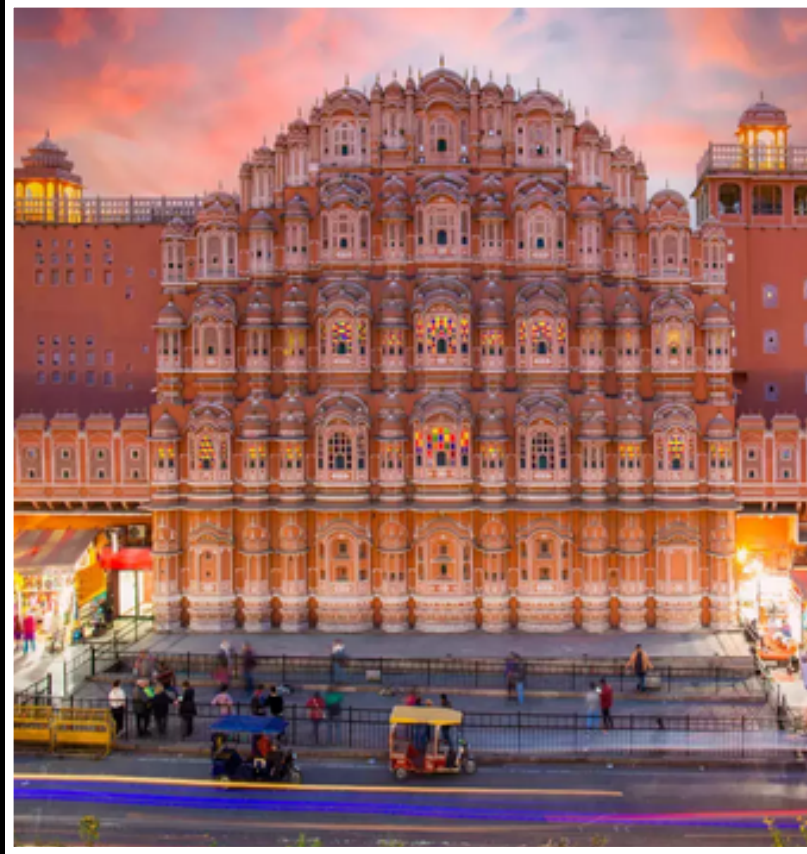

Places to Visit Near Delhi with Friends

Neemrana Fort Palace

Located approximately 122 km from Delhi, Neemrana Fort Palace is a 15th-century fort turned heritage hotel in Rajasthan. It offers activities like zip-lining, camel rides, and vintage car tours, perfect for a luxurious getaway.

Agra

Delhi to Agra Distance is 243 km approx, it is home to the iconic Taj Mahal, Agra Fort, and Fatehpur Sikri. This city showcases stunning Mughal architecture and history. Visitors can explore local markets, enjoy street food.

Rishikesh

Rishikesh, about 240 km from Delhi in Uttarakhand, is famed for its adventure sports and spiritual retreats. Visitors can enjoy white-water rafting, camping, and bungee jumping along with yoga and meditation centers. The town is also known for its scenic beauty, lively cafes, and serene atmosphere by the Ganges River, making it a one of the **Best Hill Station near Delhi.**

Lansdowne

Lansdowne, a beautiful hill station in Uttarakhand, is approximately 250 km from Delhi. It is renowned for its beautiful views, trekking, camping, and bird watching. The town features British-era churches and museums, providing a peaceful retreat for nature lovers from the city hustle.