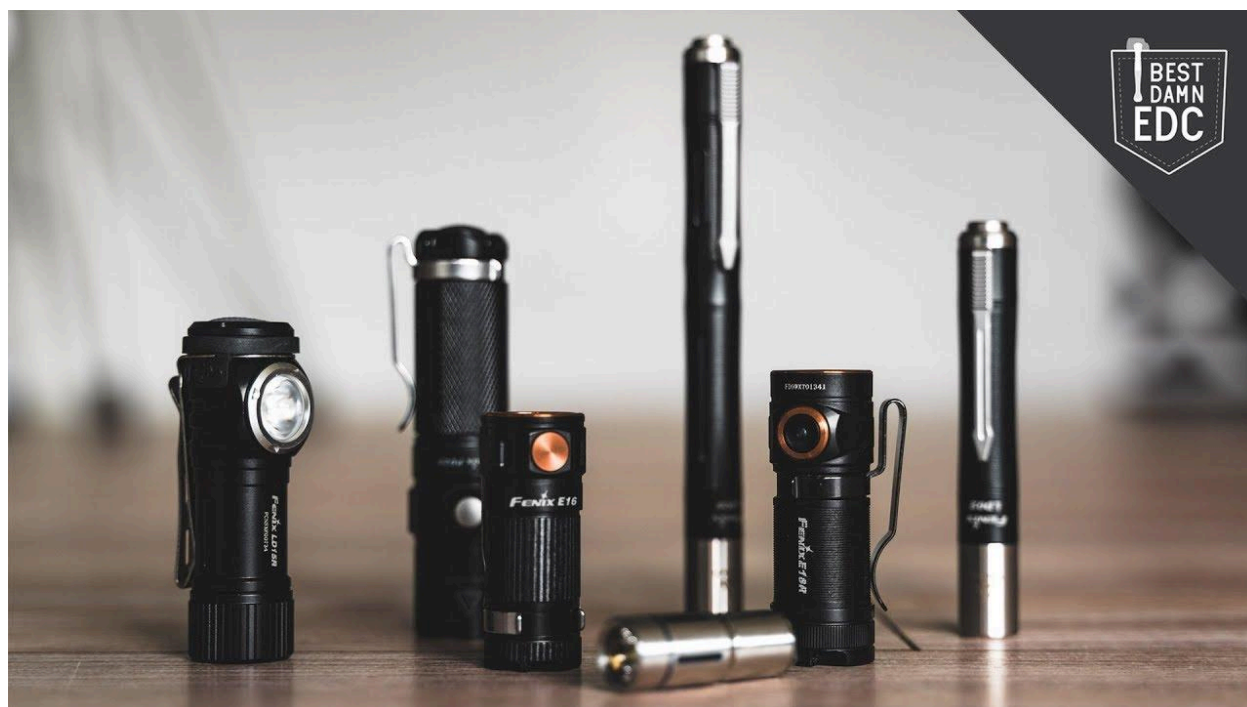

## Introduction

Are you in search of a reliable and versatile LED torch that offers unmatched performance and durability? Look no further than the Nitecore P20iX. This cutting-edge flashlight is designed to cater to the needs of outdoor enthusiasts, law enforcement officers, and everyday users looking for a high-quality lighting solution. In this article, we will explore the features and benefits of the [Nitecore P20iX](#) LED torch and why it stands out from the competition.

## What makes Nitecore P20iX LED Torch Unique?

The Nitecore P20iX LED torch is a game-changer in the world of [Fenix flashlight](#). With a maximum output of 4000 lumens and a beam distance of up to 221 meters, this torch is perfect for illuminating large areas and objects with ease. The versatile design of the Nitecore P20iX allows users to select from four brightness levels, ensuring that you have the right amount of light for any situation.